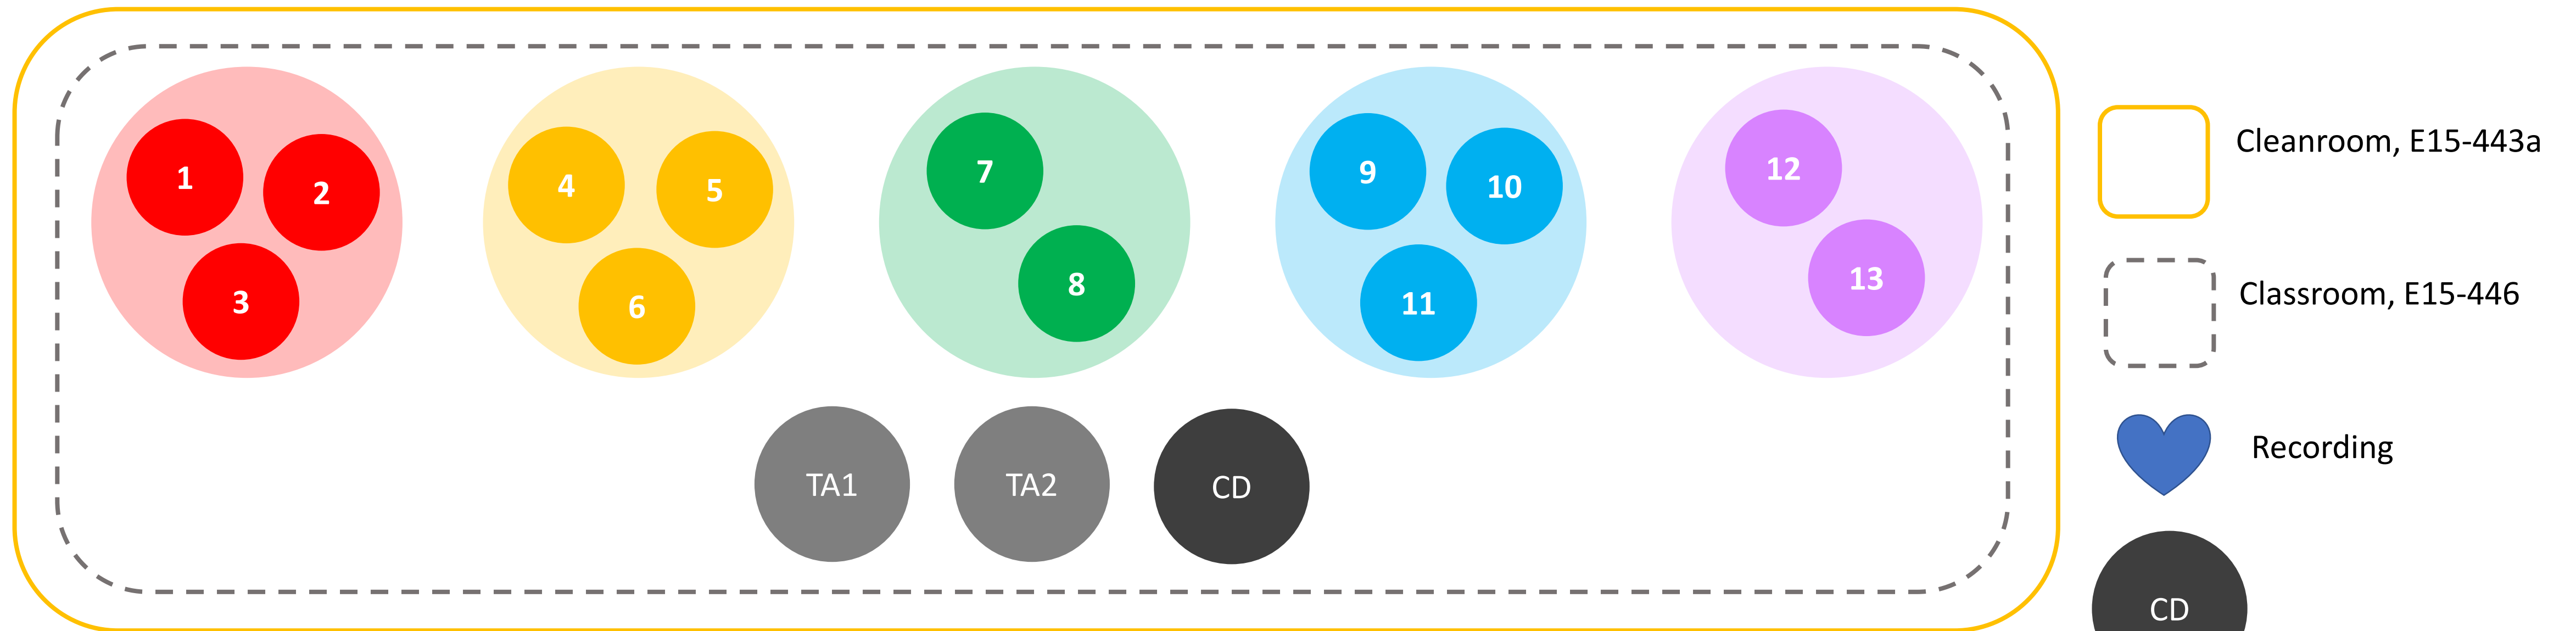

Want to fabricate
mechanically adaptive
microfabricated systems?

Welcome to
DECODERS 1.1

By Canan Dagdeviren
E15-466, Thursday @9am-12pm
Fall 2018
MAS.809

Key Slide

- Student 1:
- Student 2:
- Student 3:
- Student 4:
- Student 5:
- Student 6:
- Student 7:
- Student 8:
- Student 9:
- Student 10:
- Student 11:
- Student 12:
- Student 13: